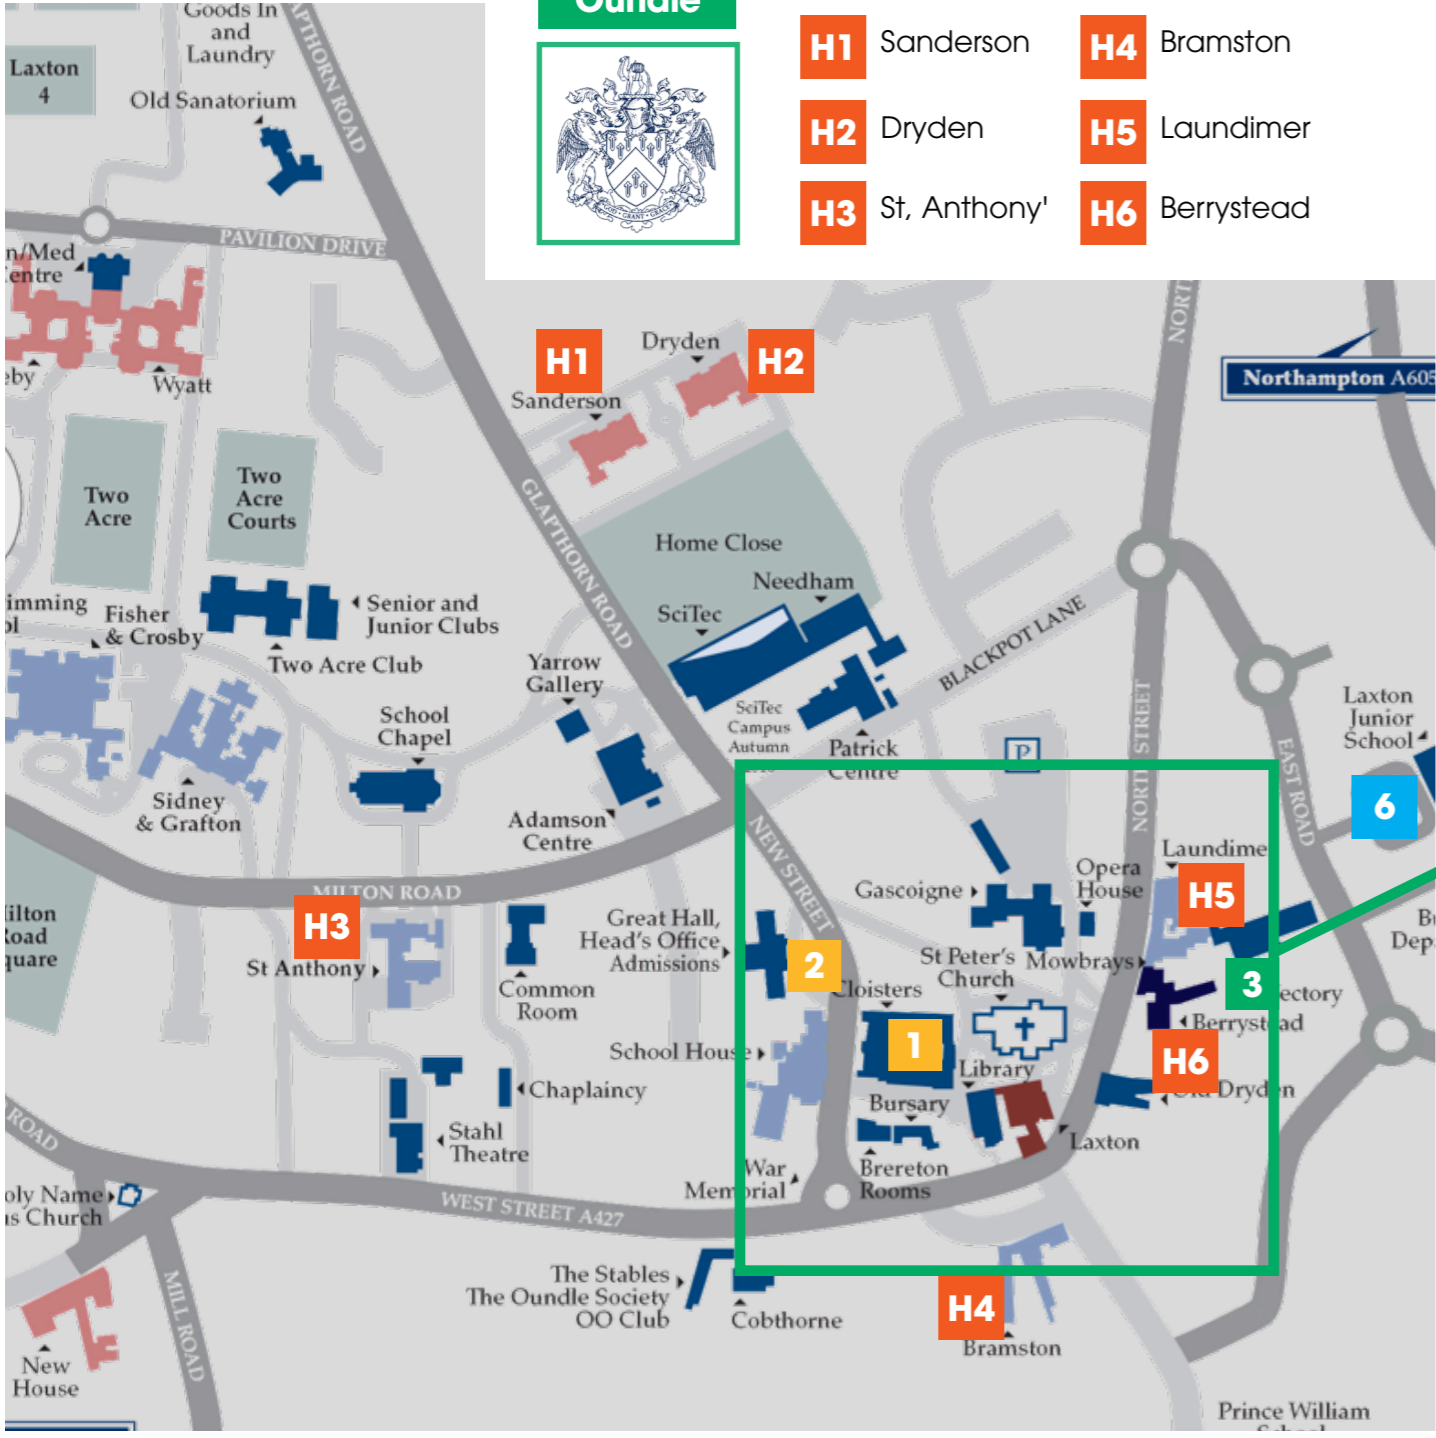

Oundle

- H1** Sanderson **H4** Bramston
- H2** Dryden **H5** Laudimer
- H3** St, Anthony' **H6** Berrystead

- 1** The Cloisters, **4** Market place
- 2** The Great Hall **5** X4 Bus Stop
- 3** Dining Hall **6** Excursion Coach Point

centre map

Posting address

Your Name
 Dusemond
 Oundle School
 The Bursary
 Church street
 Oundle
 PE8 4GH UK

Key Numbers

- +44 3330 506380 → Dusemond Centre Number
- +44 1832 273408 → Local Doctors Surgery
- +44 1832 275265 → Local Taxi number
- +44 203 2867525 → Emergency number