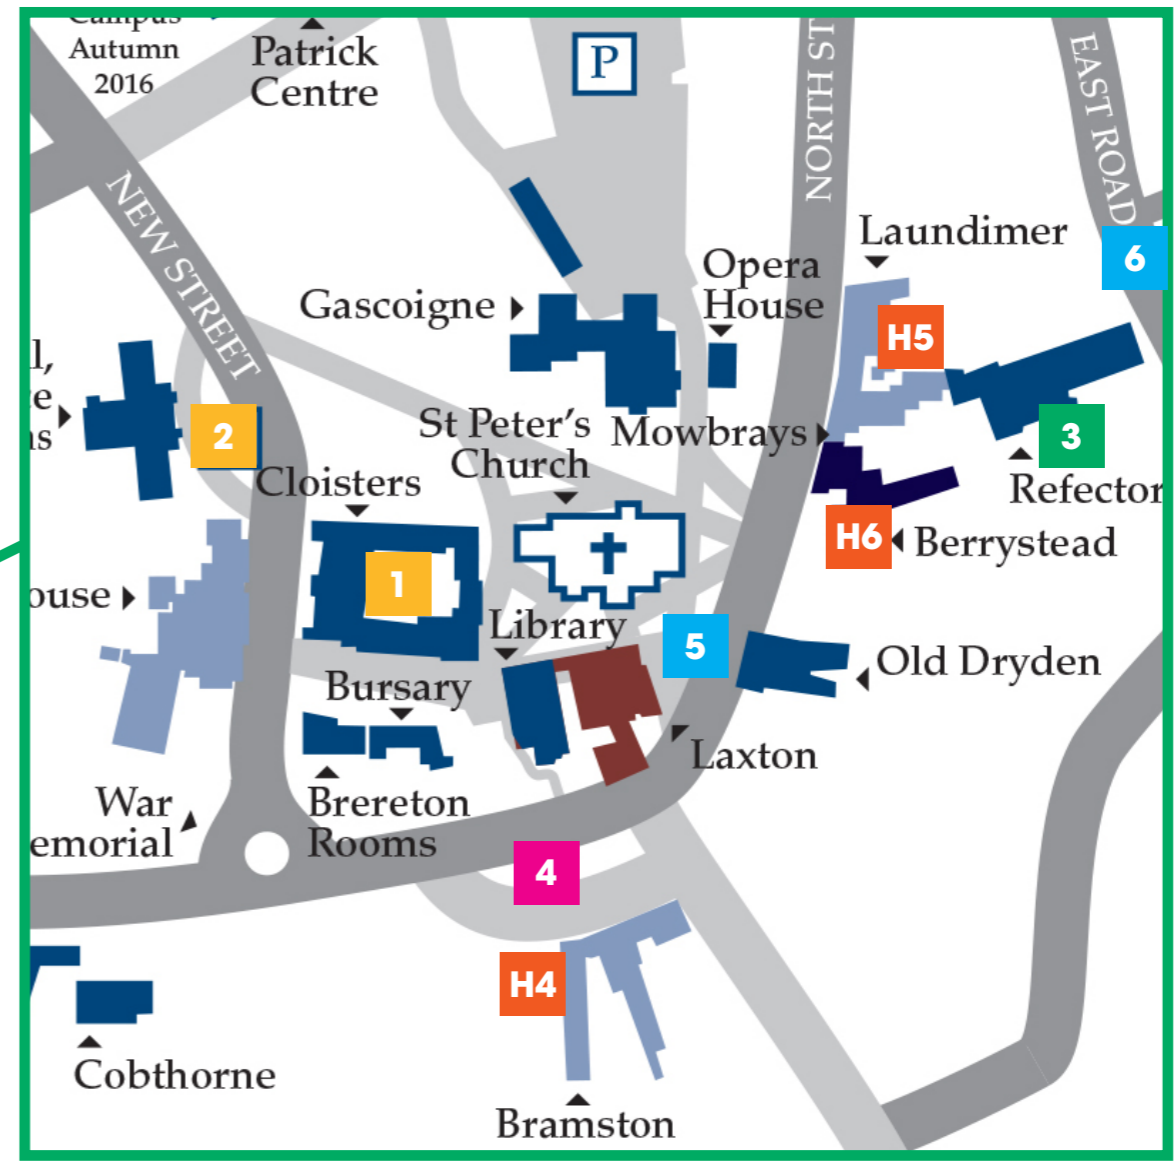

Oundle

- H1** Sanderson **H4** Bramston
- H2** Dryden **H5** Laudimer
- H3** St, Anthony' **H6** Berrystead

- 1** The Cloisters, **4** Market place
- 2** The Great Hall **5** X4 Bus Stop
- 3** Dining Hall **6** Excursion Coach Point

centre map

Posting address

Your Name
 Dusemond
 Oundle School
 The Bursary
 Church street
 Oundle
 PE8 4GH UK

Key Numbers

- +44 3330 506380 → Dusemond Centre Number
- +44 1832 273408 → Local Doctors Surgery
- +44 1832 275265 → Local Taxi number
- +44 203 2867525 → Emergency number